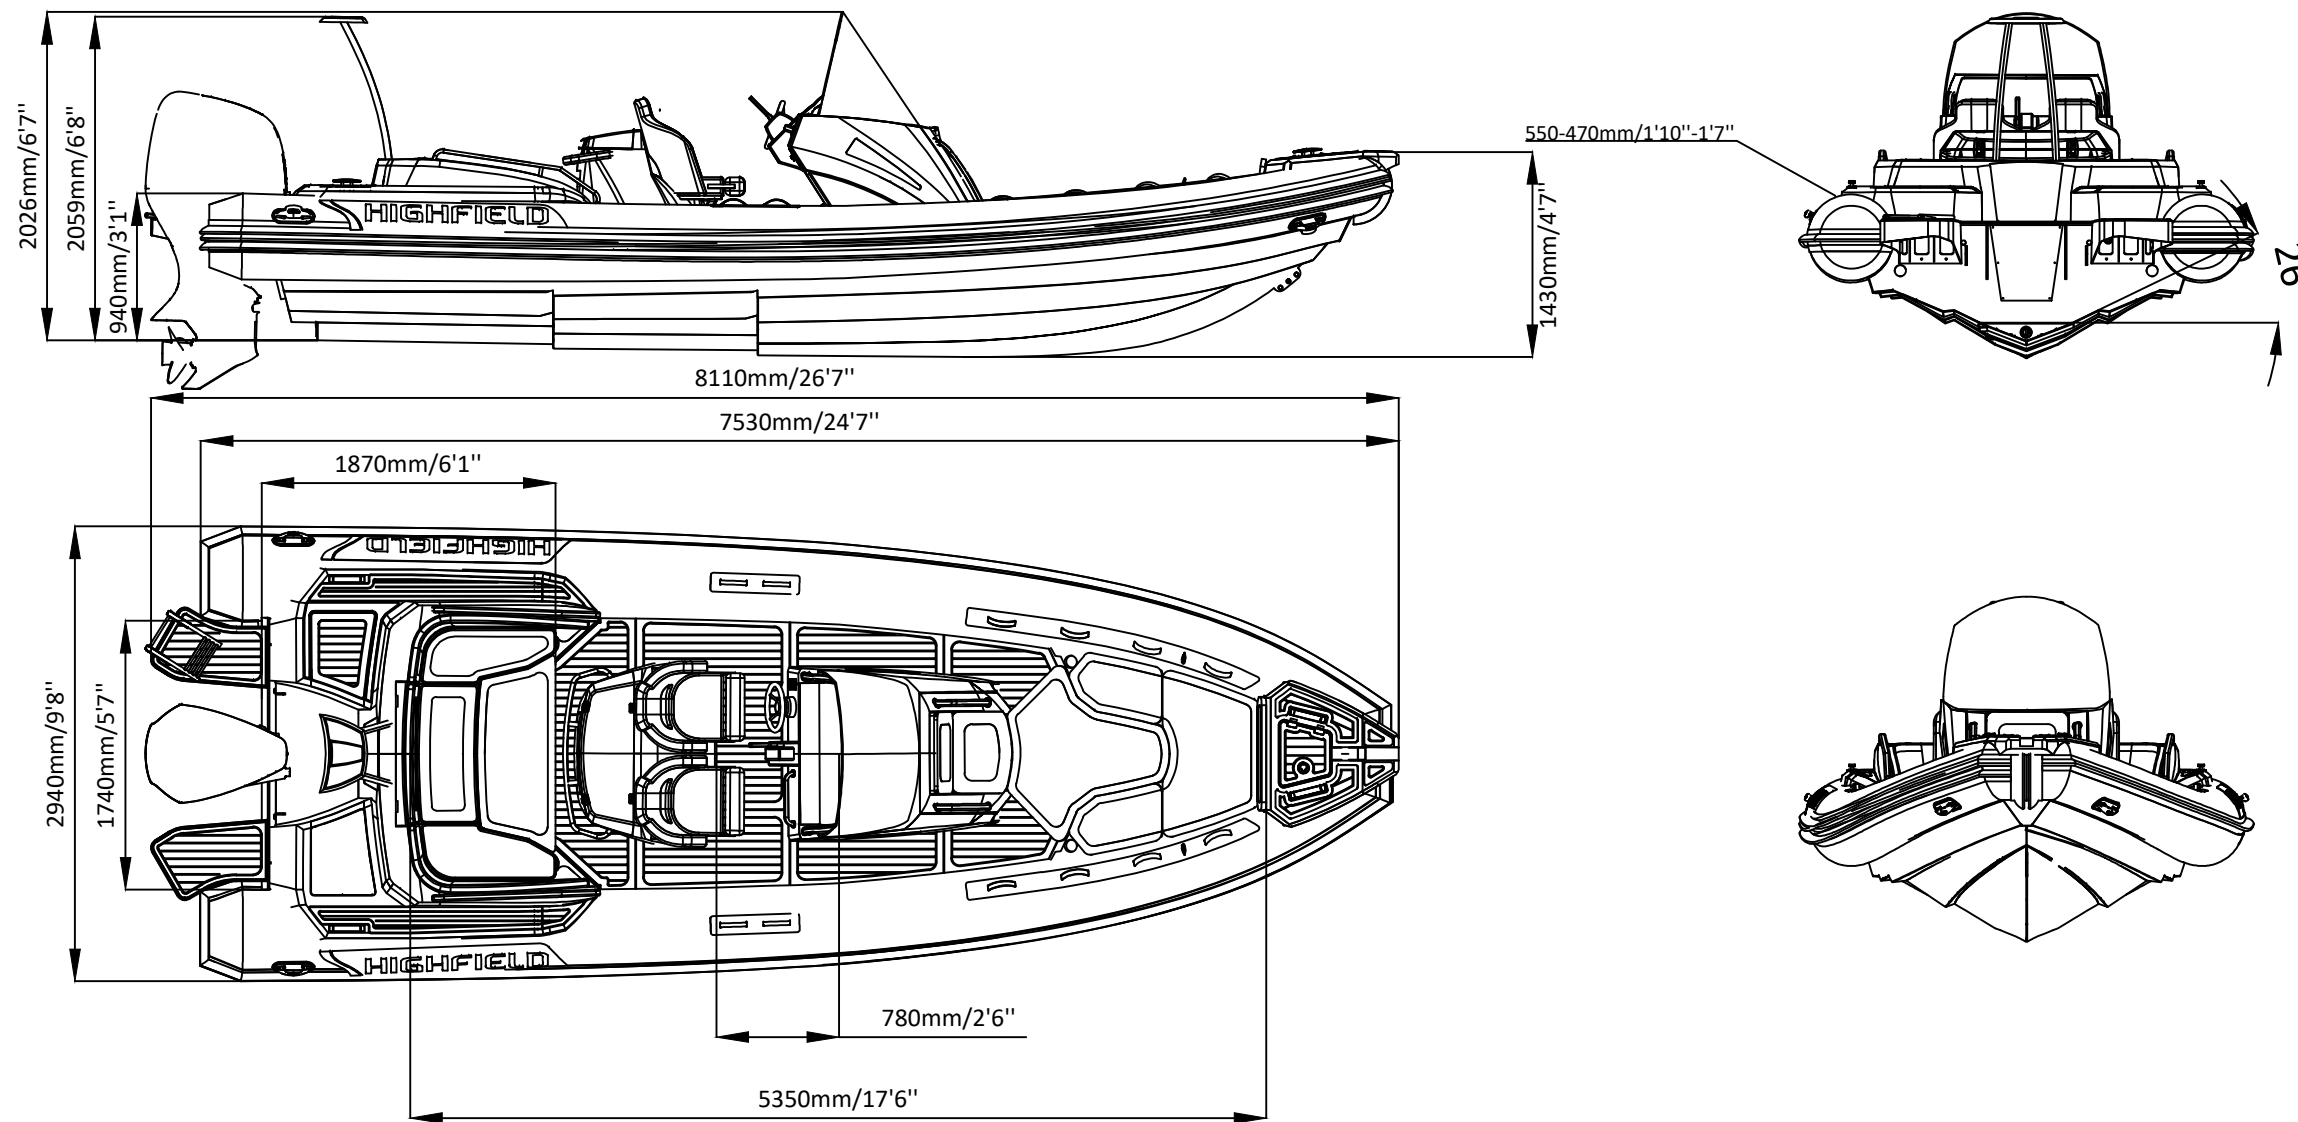

SPORT 800

SPECIFICATIONS

SPECIFICATIONS AND MAXIMUM CAPACITIES (Subject to change without notice. Tolerances: dimensions ±2.5%, weights ±5%)

MODEL	ISO 6185 PART	ISO 6185	Person		#	Person		Shaft	Outboard Engine		Shower kit		Fuel tank Capacity		Tow post		Rollbar		Wet Weight (Approximate) 300HP (223.8KW) +Fuel		AIR CHAMBERS	Pressure					
			KG	LB		KG	LB		KG	LB	KG	LB	L	GAL	KG	LB	KG	LB	PSI	BAR							
SPORT 800	3	B	1078	2376	9	675	1488	XL	223.8	300	312.5	689	1150	2535	14.4	31.7	250	66	21	46	/	/	1476.5	3255	6	3.63	0.25

Boat weight includes: console, seat, sundeck, platform