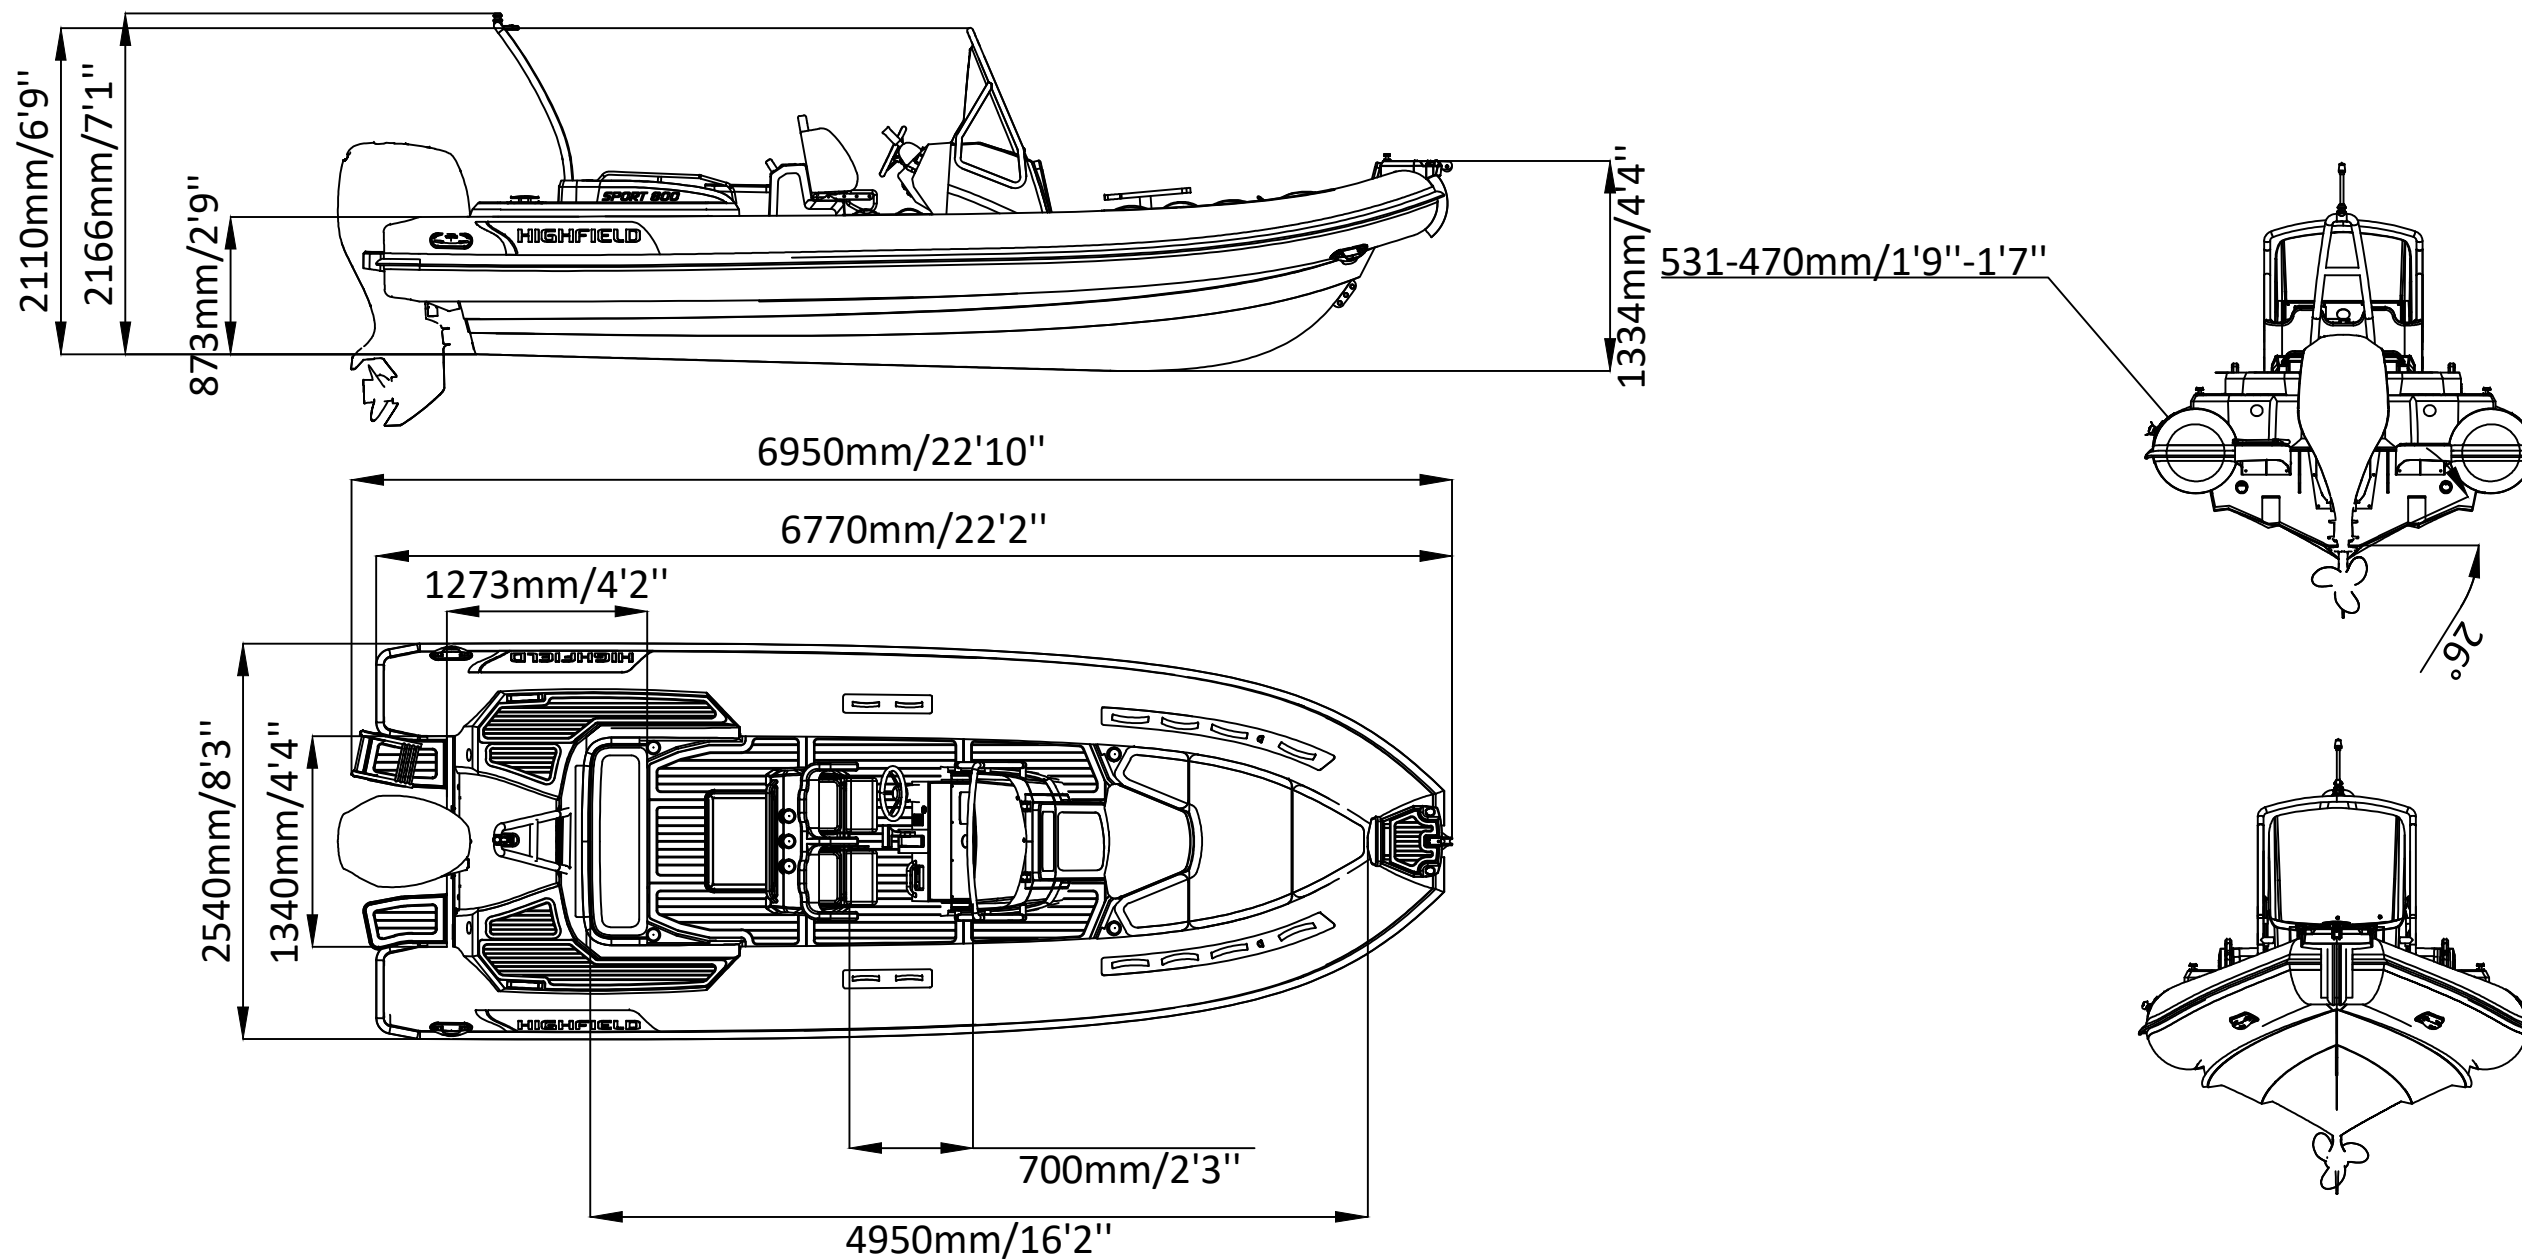

SPORT 700

SPECIFICATIONS

SPECIFICATIONS AND MAXIMUM CAPACITIES (Subject to change without notice. Tolerances: dimensions ±2.5%, weights ±5%)

MODEL	ISO 6185 PART	ISO 6185	Crew		#	Weight		Shaft	Outboard Engine		Shower kit		Fuel tank Capacity		Tow post		Rollbar		Wet Weight (Approximate) 200HP (149.2KW) +Fuel		AIR CHAMBERS	Pressure					
			KG	LB		KG	LB		KG	LB	L	GAL	KG	LB	KG	LB	KG	LB	PSI	BAR							
SPORT 700	3	B	1026	2261	9	675	1488	XL	149.2	200	260.7	575	895	1973	14.4	31.7	140	37	21	46	/	/	1290.7	2667	6	3.63	0.25

Boat weight includes: console, seat, sundeck, platform

2021V2