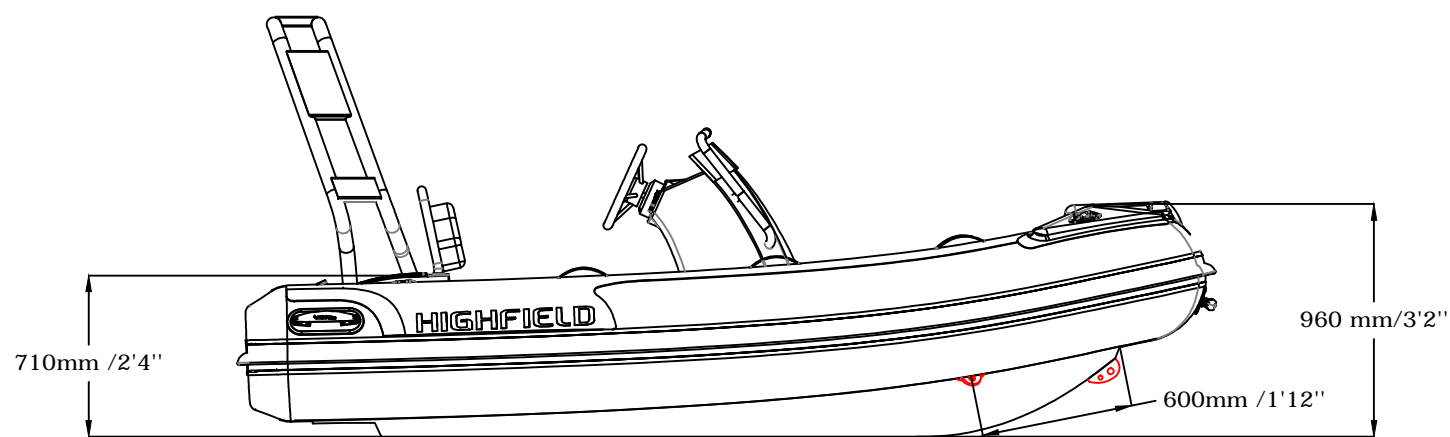

DELUXE 350

SPECIFICATIONS

Side View

Rear View

Top View

Front View

SPECIFICATIONS AND MAXIMUM CAPACITIES (Subject to change without notice. Tolerances: Dimensions +/-3% Weight +/-5%)

MODEL	ISO 6185 PART	ISO 6185	Passengers			Crew			Maximum Speed								Wet Weight (Approximate) 40HP (29.84KW) +Fuel		AIR CHAMBERS	Pressure				
			KG	LB	#	KG	LB	Maximum Speed				KG	LB	KG	LB	PSI	BAR							
			KG	LB	#	KG	LB	KW	HP	KW	HP	KT	MPH	Km/h	KG	LB	KG	LB		PSI	BAR			
DL350	3	C	603	1329	6	450	992	L	124.1	274	29.84	40	/	/	/	/	/	205	452	350.85	773	3	3.63	0.25

Weight includes: console, rollbar