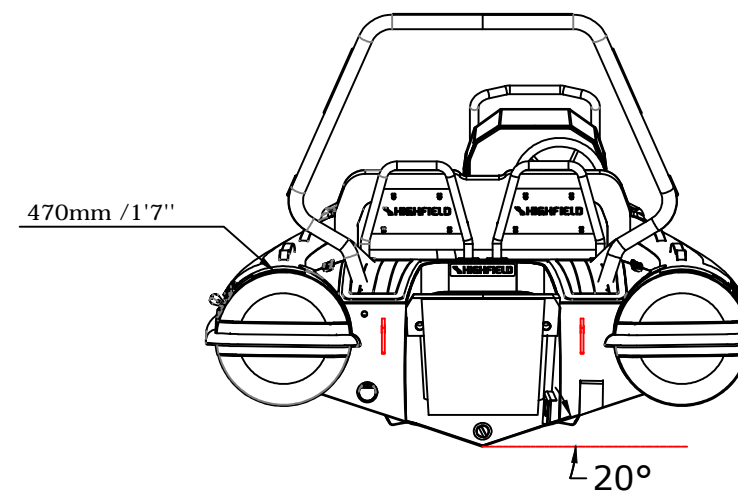

DELUXE 350

SPECIFICATIONS

Side View

Rear View

Top View

Front View

SPECIFICATIONS AND MAXIMUM CAPACITIES (Subject to change without notice. Tolerances: Dimensions +/-3% Weight +/-5%)

MODEL	ISO 6185 PART	ISO 6185	Passengers			Crew			Maximum Speed								Wet Weight (Approximate) 40HP (29.84KW) +Fuel		AIR CHAMBERS	Pressure				
			KG	LB	#	KG	LB	Maximum Speed				KG	LB	KG	LB	PSI	BAR							
			KG	LB	#	KG	LB	KW	HP	KW	HP	KT	MPH	Km/h	KG	LB	KG	LB		PSI	BAR			
DL350	3	C	603	1329	6	450	992	L	124.1	274	29.84	40	/	/	/	/	/	205	452	350.85	773	3	3.63	0.25

Weight includes: console, rollbar