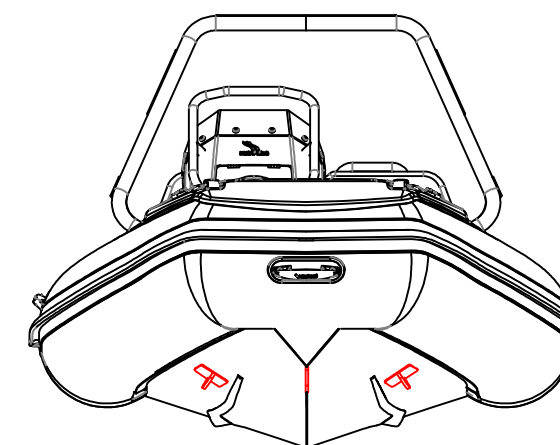

DELUXE 350

SPECIFICATIONS

Side View

Rear View

Top View

Front View

SPECIFICATIONS AND MAXIMUM CAPACITIES (Subject to change without notice. Tolerances: Dimensions +/-3% Weight +/-5%)

MODEL	ISO 6185 PART	ISO 6185	Passengers			Crew			Maximum Speed								Wet Weight (Approximate) 40HP (29.84KW) +Fuel		AIR CHAMBERS	Pressure				
			KG	LB	#	KG	LB	Maximum Speed				KG	LB	KG	LB	PSI	BAR							
			KG	LB	#	KG	LB	KW	HP	KW	HP	KT	MPH	Km/h	KG	LB	KG	LB		PSI	BAR			
DL350	3	C	603	1329	6	450	992	L	124.1	274	29.84	40	/	/	/	/	/	205	452	350.85	773	3	3.63	0.25

Weight includes: console, rollbar