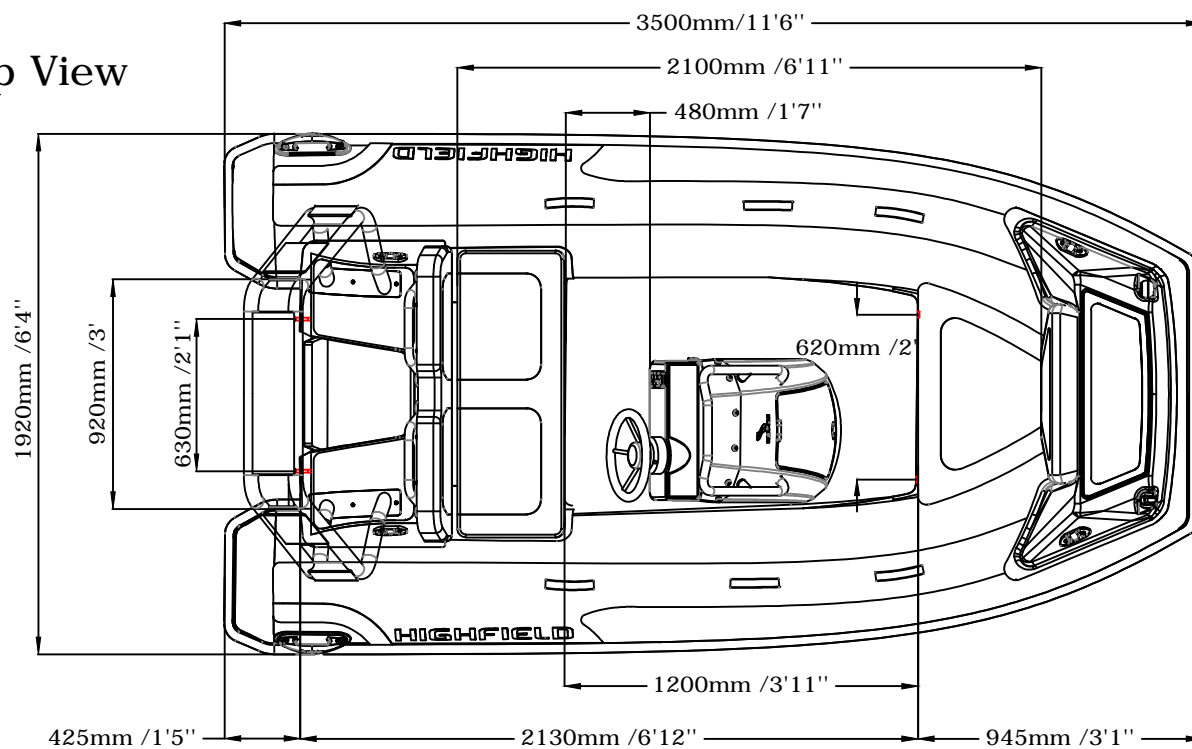

DELUXE 350

SPECIFICATIONS

Side View

Rear View

Top View

Front View

SPECIFICATIONS AND MAXIMUM CAPACITIES (Subject to change without notice. Tolerances: Dimensions +/-3% Weight +/-5%)

MODEL	ISO 6185 PART	ISO 6185	Passengers			Crew			Maximum Speed								Wet Weight (Approximate) 40HP (29.84KW) +Fuel		AIR CHAMBERS	Pressure				
			KG	LB	#	KG	LB	Maximum Speed				KG	LB	KG	LB	PSI	BAR							
			KG	LB	#	KG	LB	KW	HP	KW	HP	KT	MPH	Km/h	KG	LB	KG	LB		PSI	BAR			
DL350	3	C	603	1329	6	450	992	L	124.1	274	29.84	40	/	/	/	/	/	205	452	350.85	773	3	3.63	0.25

Weight includes: console, rollbar