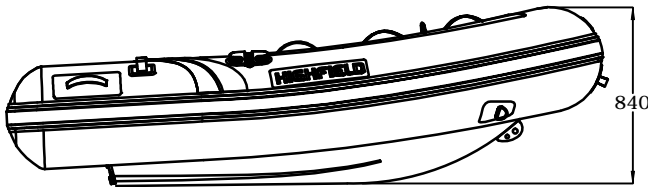

**SPECIFICATION**

Length	260cm
Beam	152cm
Inside Length	182cm
Inside Width	75cm
Weight	31Kg
Deadrise	10.5°
Max Pax	3+1
Max Load	340Kg
Max HP	6
Shaft	Short
Tube φ	38cm
Airtight Chambers	3

	UL260ST		DWN: HXL
	GENERAL ARRANGEMENT		APPROVED: LXL
info@highfieldboats.com	DWG:	SCALE:	DATE: 2018.05.03
<small>(C) Copyright reserved. No unauthorized use allowed. All intellect - ideas - concepts remain the property of Highfield Boats</small>			

**SPECIFICATION**

Length	260cm
Beam	169cm
Inside Length	174cm
Inside Width	77cm
Weight	32Kg
Deadrise	10.5°
Max Pax	3+1
Max Load	360Kg
Max HP	6
Shaft	Short
Tube φ	44cm
Airtight Chambers	3

	UL260LT		DWN: HXL
	GENERAL ARRANGEMENT		APPROVED: LXL
info@highfieldboats.com	DWG:	SCALE:	DATE: 2018.05.03
<small>(C) Copyright reserved. No unauthorized use allowed. All intellect - ideas - concepts remain the property of Highfield Boats</small>			