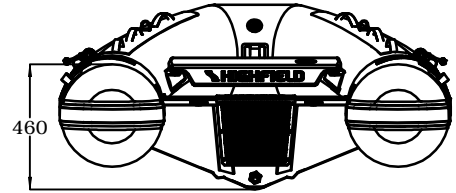

**SPECIFICATION**

Length	260cm
Beam	152cm
Inside Length	182cm
Inside Width	75cm
Weight	31Kg
Deadrise	10.5°
Max Pax	3+1
Max Load	340Kg
Max HP	6
Shaft	Short
Tube φ	38cm
Airtight Chambers	3

	UL260ST		DWN: HXL
	GENERAL ARRANGEMENT		APPROVED: LXL
info@highfieldboats.com	DWG:	SCALE:	DATE: 2018.05.03
<small>(C) Copyright reserved. No unauthorized use allowed. All intellect - ideas - concepts remain the property of Highfield Boats</small>			

**SPECIFICATION**

Length	260cm
Beam	169cm
Inside Length	174cm
Inside Width	77cm
Weight	32Kg
Deadrise	10.5°
Max Pax	3+1
Max Load	360Kg
Max HP	6
Shaft	Short
Tube φ	44cm
Airtight Chambers	3

	UL260LT		DWN: HXL
	GENERAL ARRANGEMENT		APPROVED: LXL
info@highfieldboats.com	DWG:	SCALE:	DATE: 2018.05.03
<small>(C) Copyright reserved. No unauthorized use allowed. All intellect - ideas - concepts remain the property of Highfield Boats</small>			