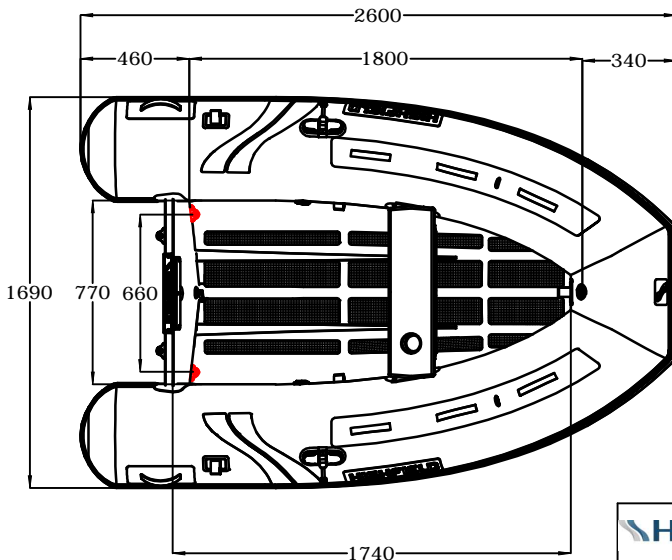

**SPECIFICATION**

Length	260cm
Beam	152cm
Inside Length	182cm
Inside Width	75cm
Weight	31Kg
Deadrise	10.5°
Max Pax	3+1
Max Load	340Kg
Max HP	6
Shaft	Short
Tube φ	38cm
Airtight Chambers	3

	UL260ST		DWN: HXL
	GENERAL ARRANGEMENT		APPROVED: LXL
info@highfieldboats.com	DWG:	SCALE:	DATE: 2018.05.03
<small>(C) Copyright reserved. No unauthorized use allowed. All intellect - ideas - concepts remain the property of Highfield Boats</small>			

**SPECIFICATION**

Length	260cm
Beam	169cm
Inside Length	174cm
Inside Width	77cm
Weight	32Kg
Deadrise	10.5°
Max Pax	3+1
Max Load	360Kg
Max HP	6
Shaft	Short
Tube φ	44cm
Airtight Chambers	3

	UL260LT		DWN: HXL
	GENERAL ARRANGEMENT		APPROVED: LXL
info@highfieldboats.com	DWG:	SCALE:	DATE: 2018.05.03
<small>(C) Copyright reserved. No unauthorized use allowed. All intellect - ideas - concepts remain the property of Highfield Boats</small>			