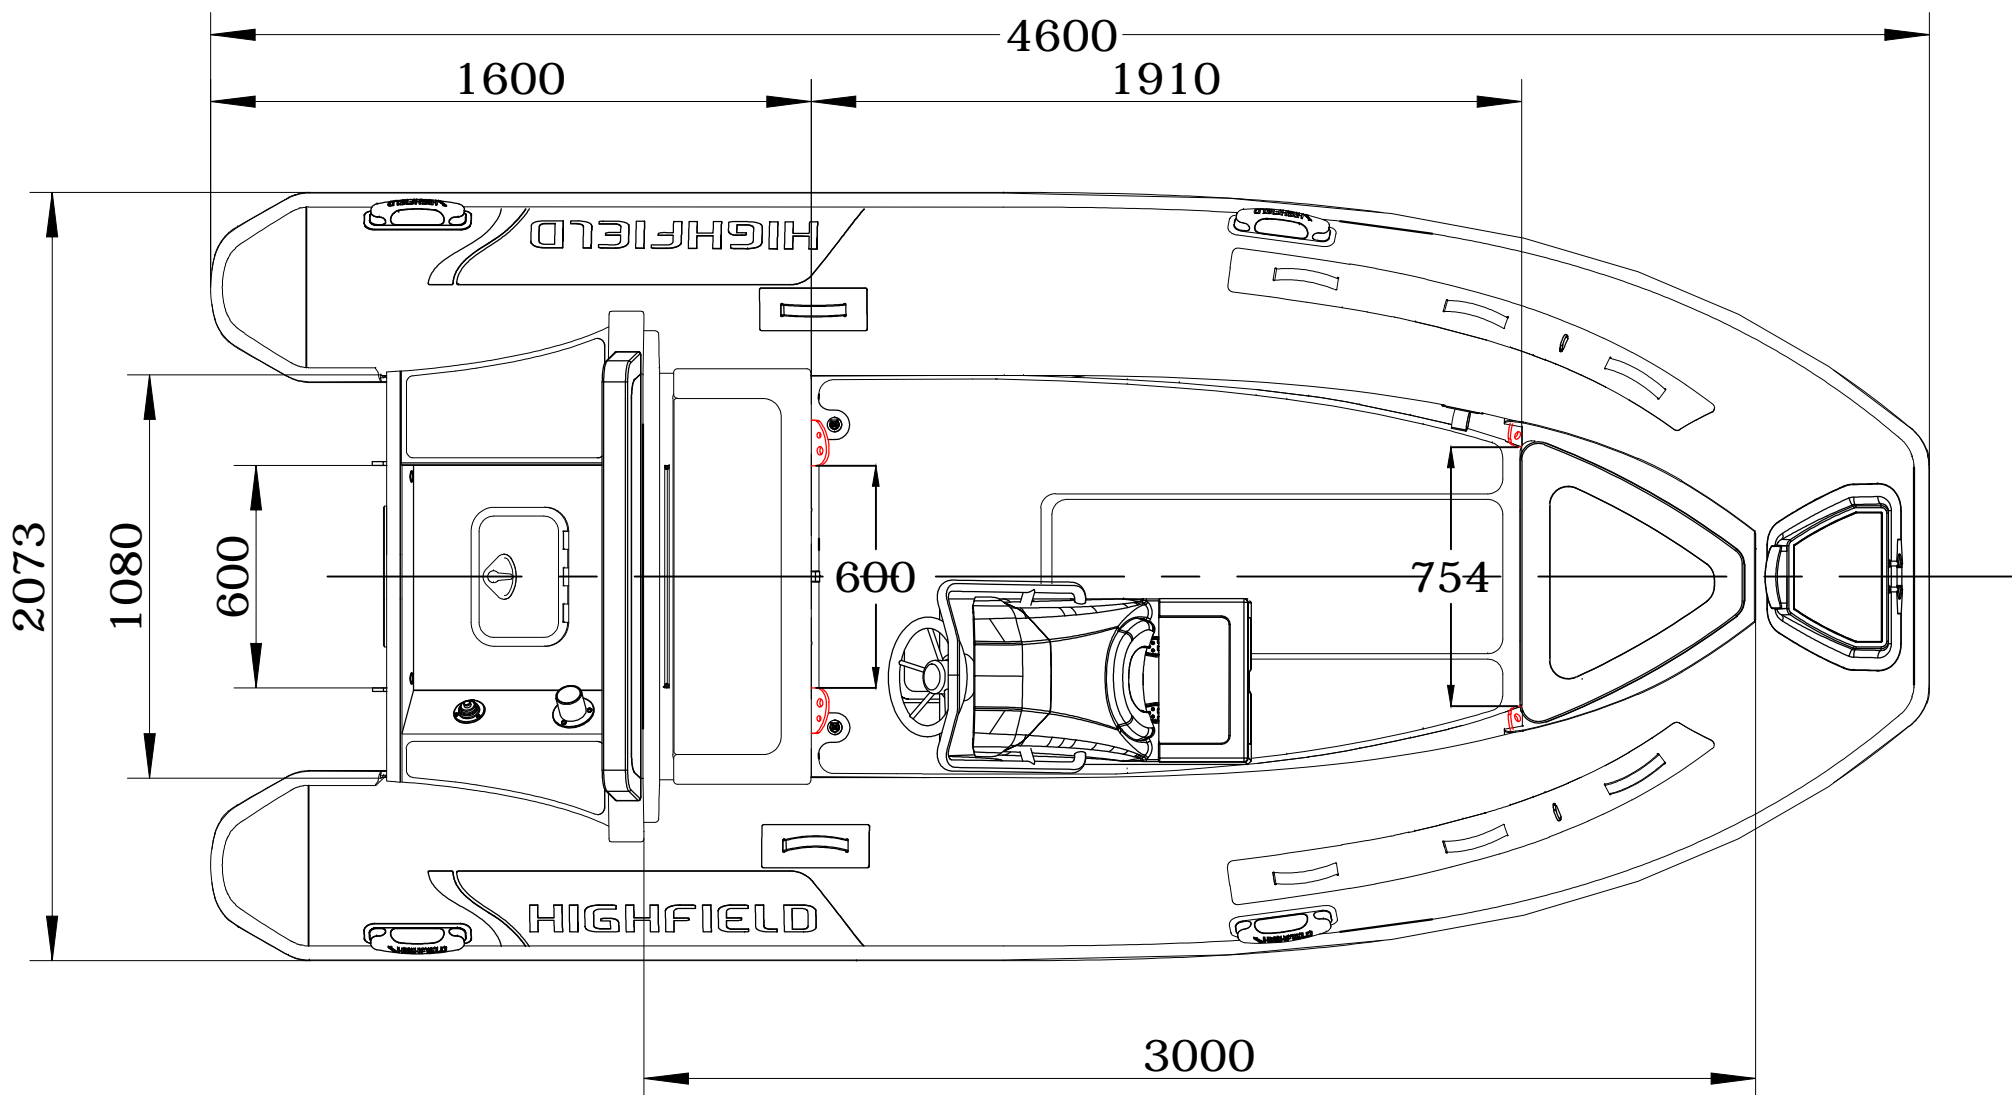

SPECIFICATION

Length	460cm
Beam	210cm
Inside Length	300cm
Inside Width	108cm
Weight	295.6Kg
Deadrise	20°
Max Pax	9
Max Load	900Kg
Recommended HP	50
Max HP	80
Shaft	Long
Tube φ	47cm
Airtight Chambers	5
Weight include:	
Boat:	270Kg
Console:	25.6Kg

	DL460		DWN: WL
	GENERAL ARRANGEMENT		APPROVED: LXL
info@highfieldboats.com	DWG:	SCALE:	DATE: 2018.05.03

(C) Copyright reserved. No unauthorized use allowed.
 All intellect - ideas - concepts remain the property of Highfield Boats