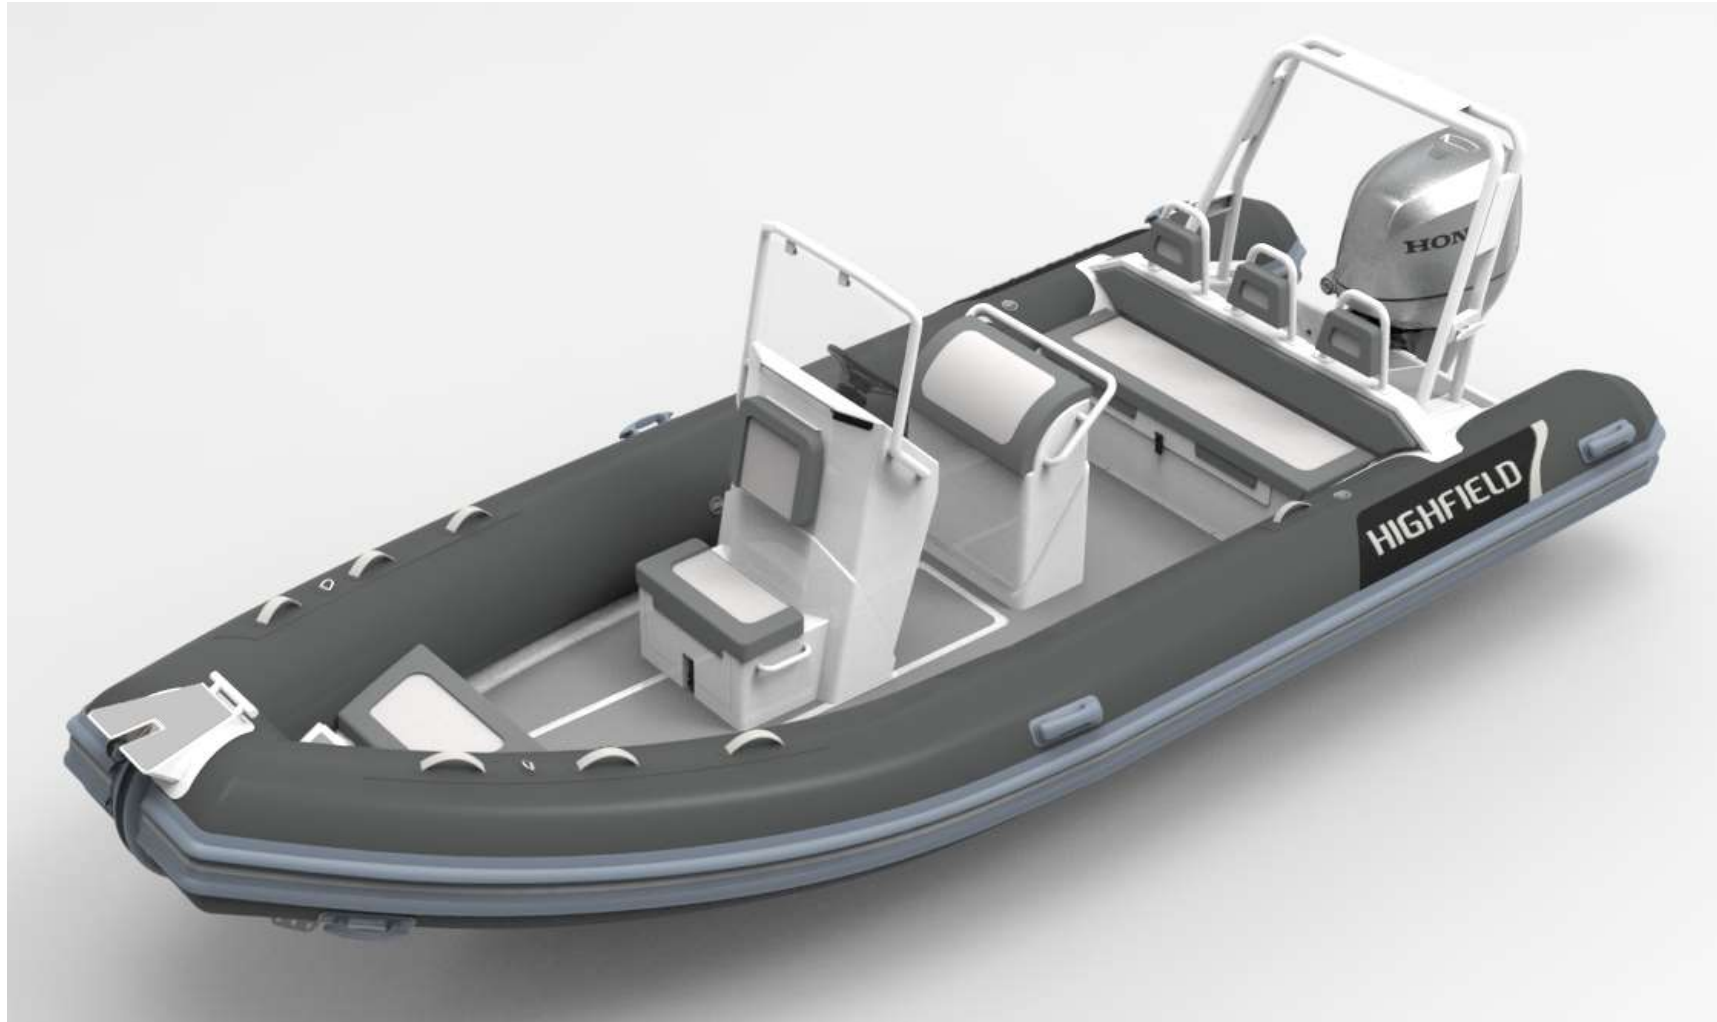

OM 500 – 590 storm grey / light grey

OM 500 – 590 storm grey / orange

DL 350 – 460 light grey / blue

HIGHFIELD
aluminium boats

DL 350 – 460 storm grey / light grey

HIGHFIELD
aluminium boats

DL 500 – 640 light grey / blue

HIGHFIELD
aluminium boats

DL 500 – 640 storm grey / light grey

HIGHFIELD
aluminium boats

DL 500 – 640 storm grey / light grey / white hull

HIGHFIELD
aluminium boats

DL 500 – 640 storm grey / orange

HIGHFIELD
aluminium boats

DL 500 / 640 two tones

HIGHFIELD
aluminium boats